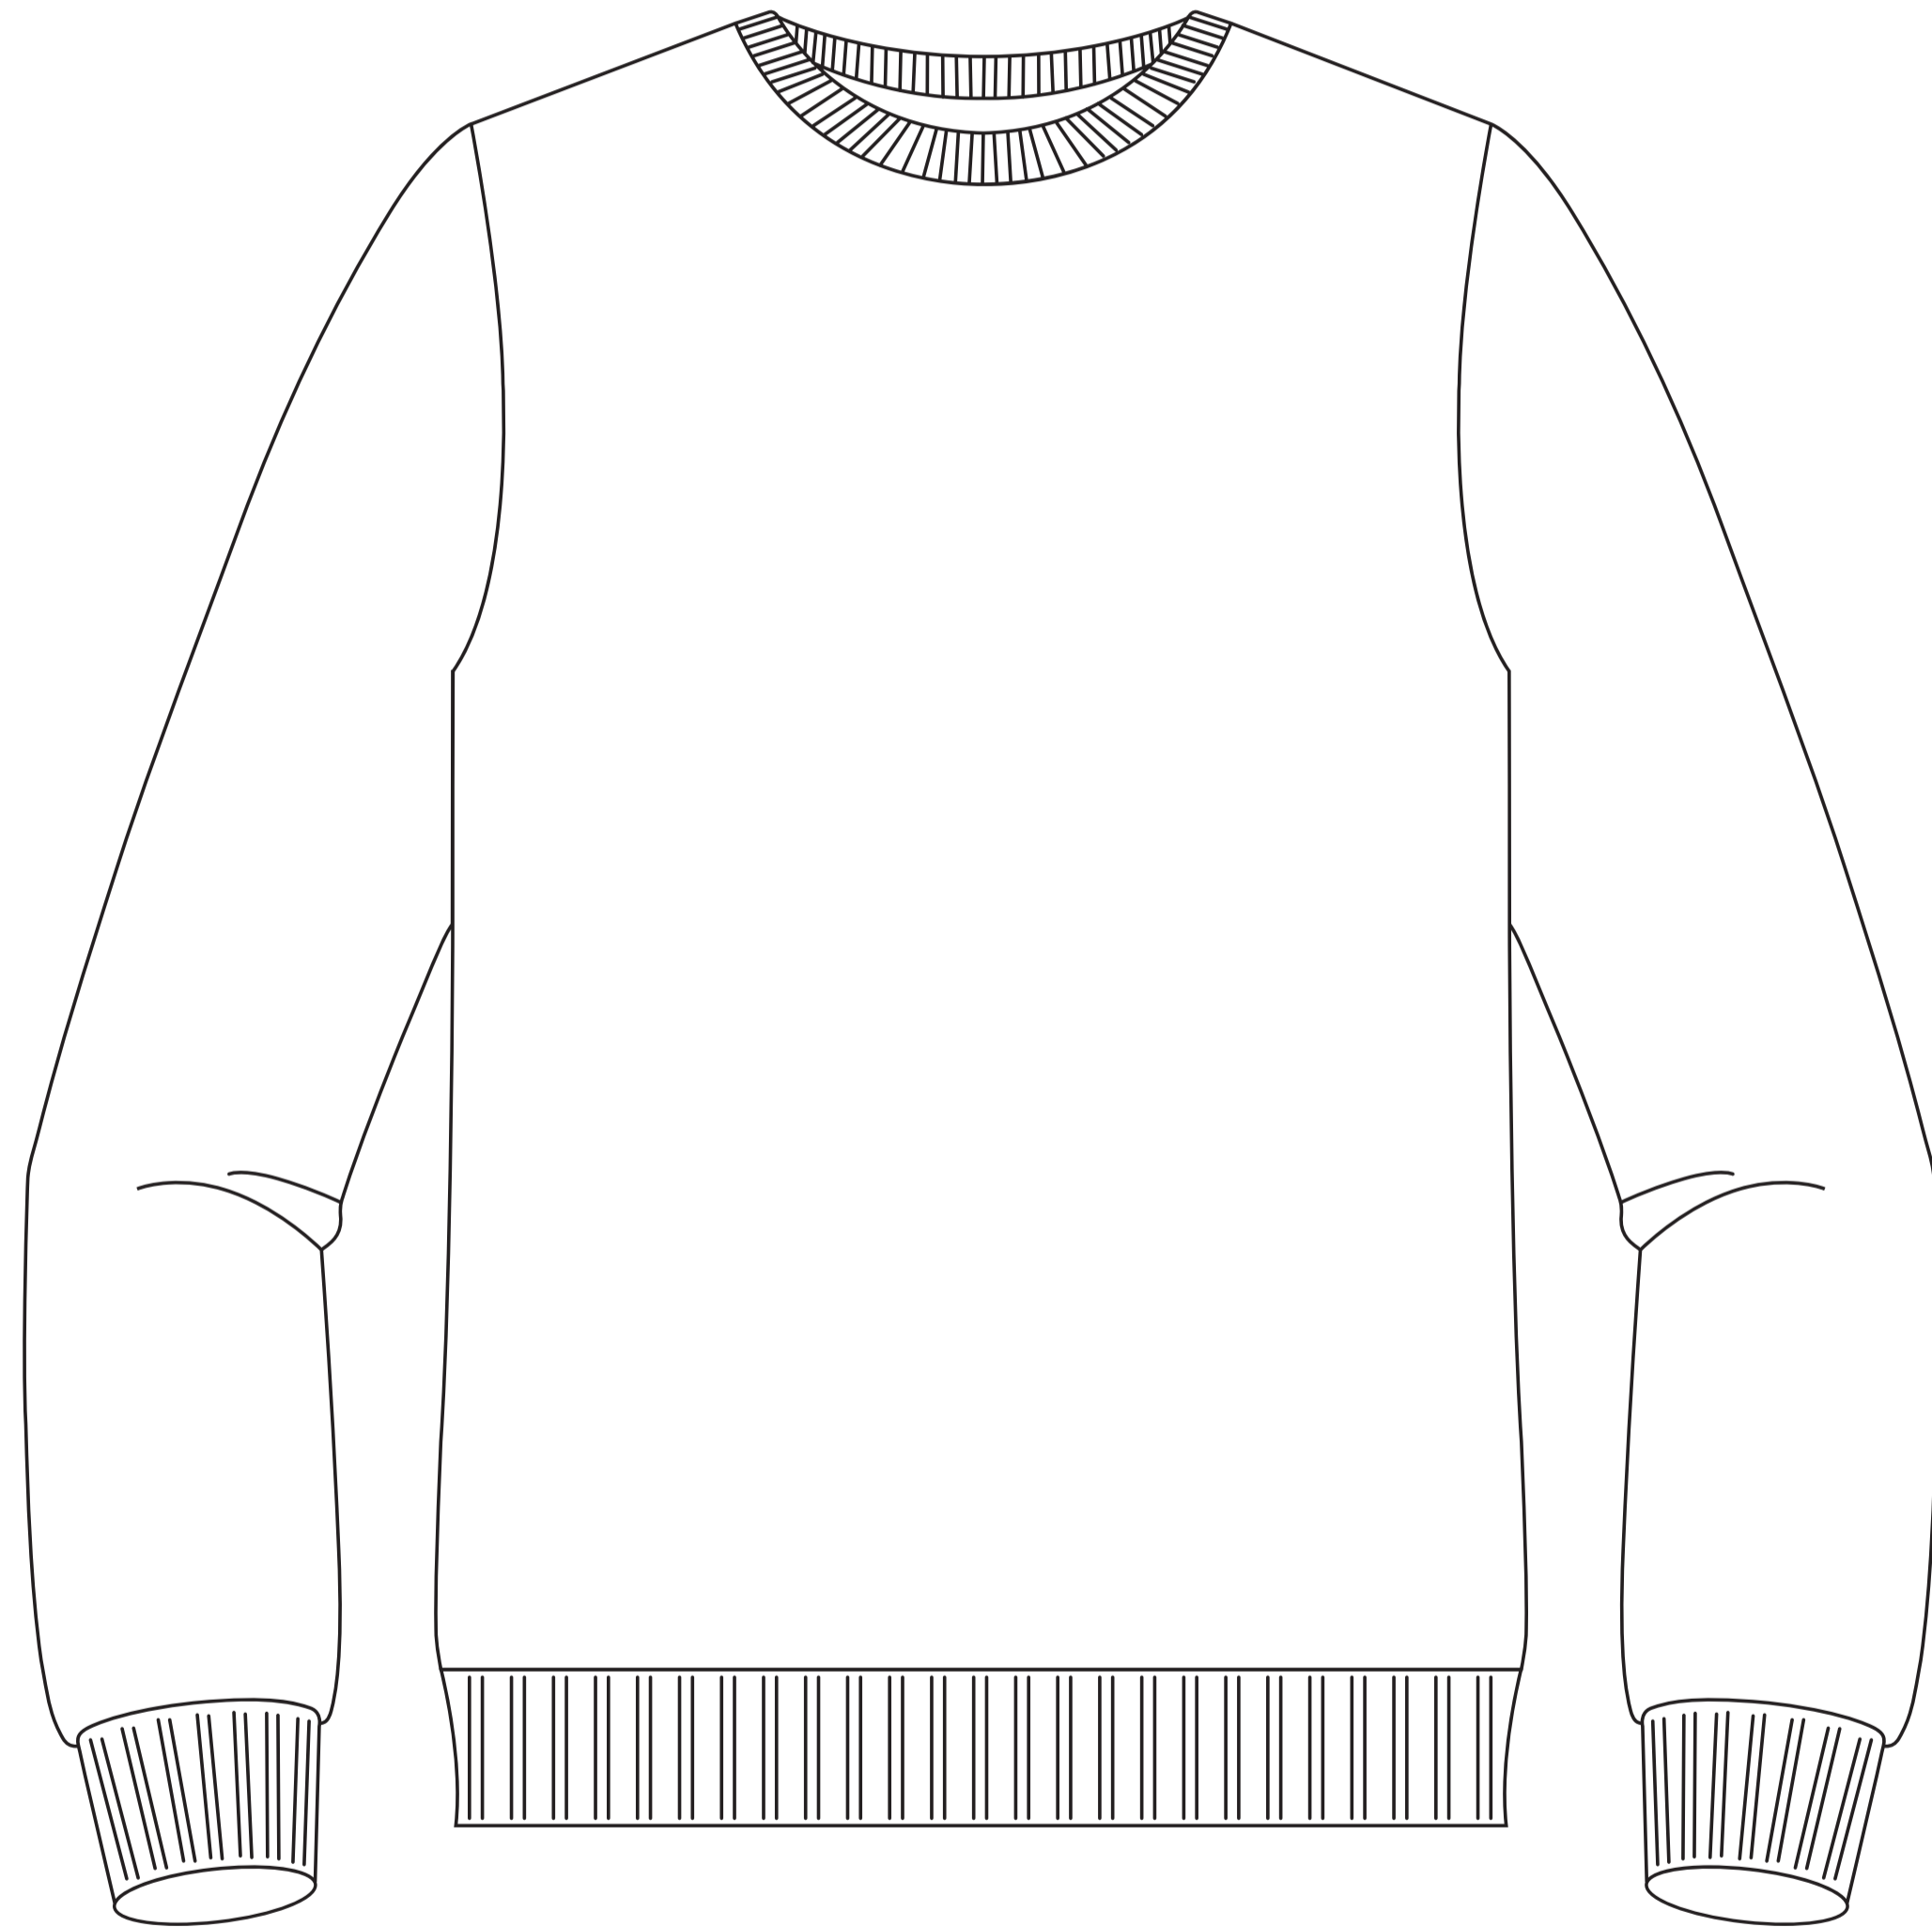

IMPORTED FULL KNIT SWEATER

Date: *
Designer: *
Client Name: *
SKU: C10001

100% Acrylic | Made in China | 6 Color Max | Size: XS - 4X (Youth Sizes Available) | No Setup Charge | Lead Time: 70-80 Days or 40-50 with Rush Charge

Design#: *

Front