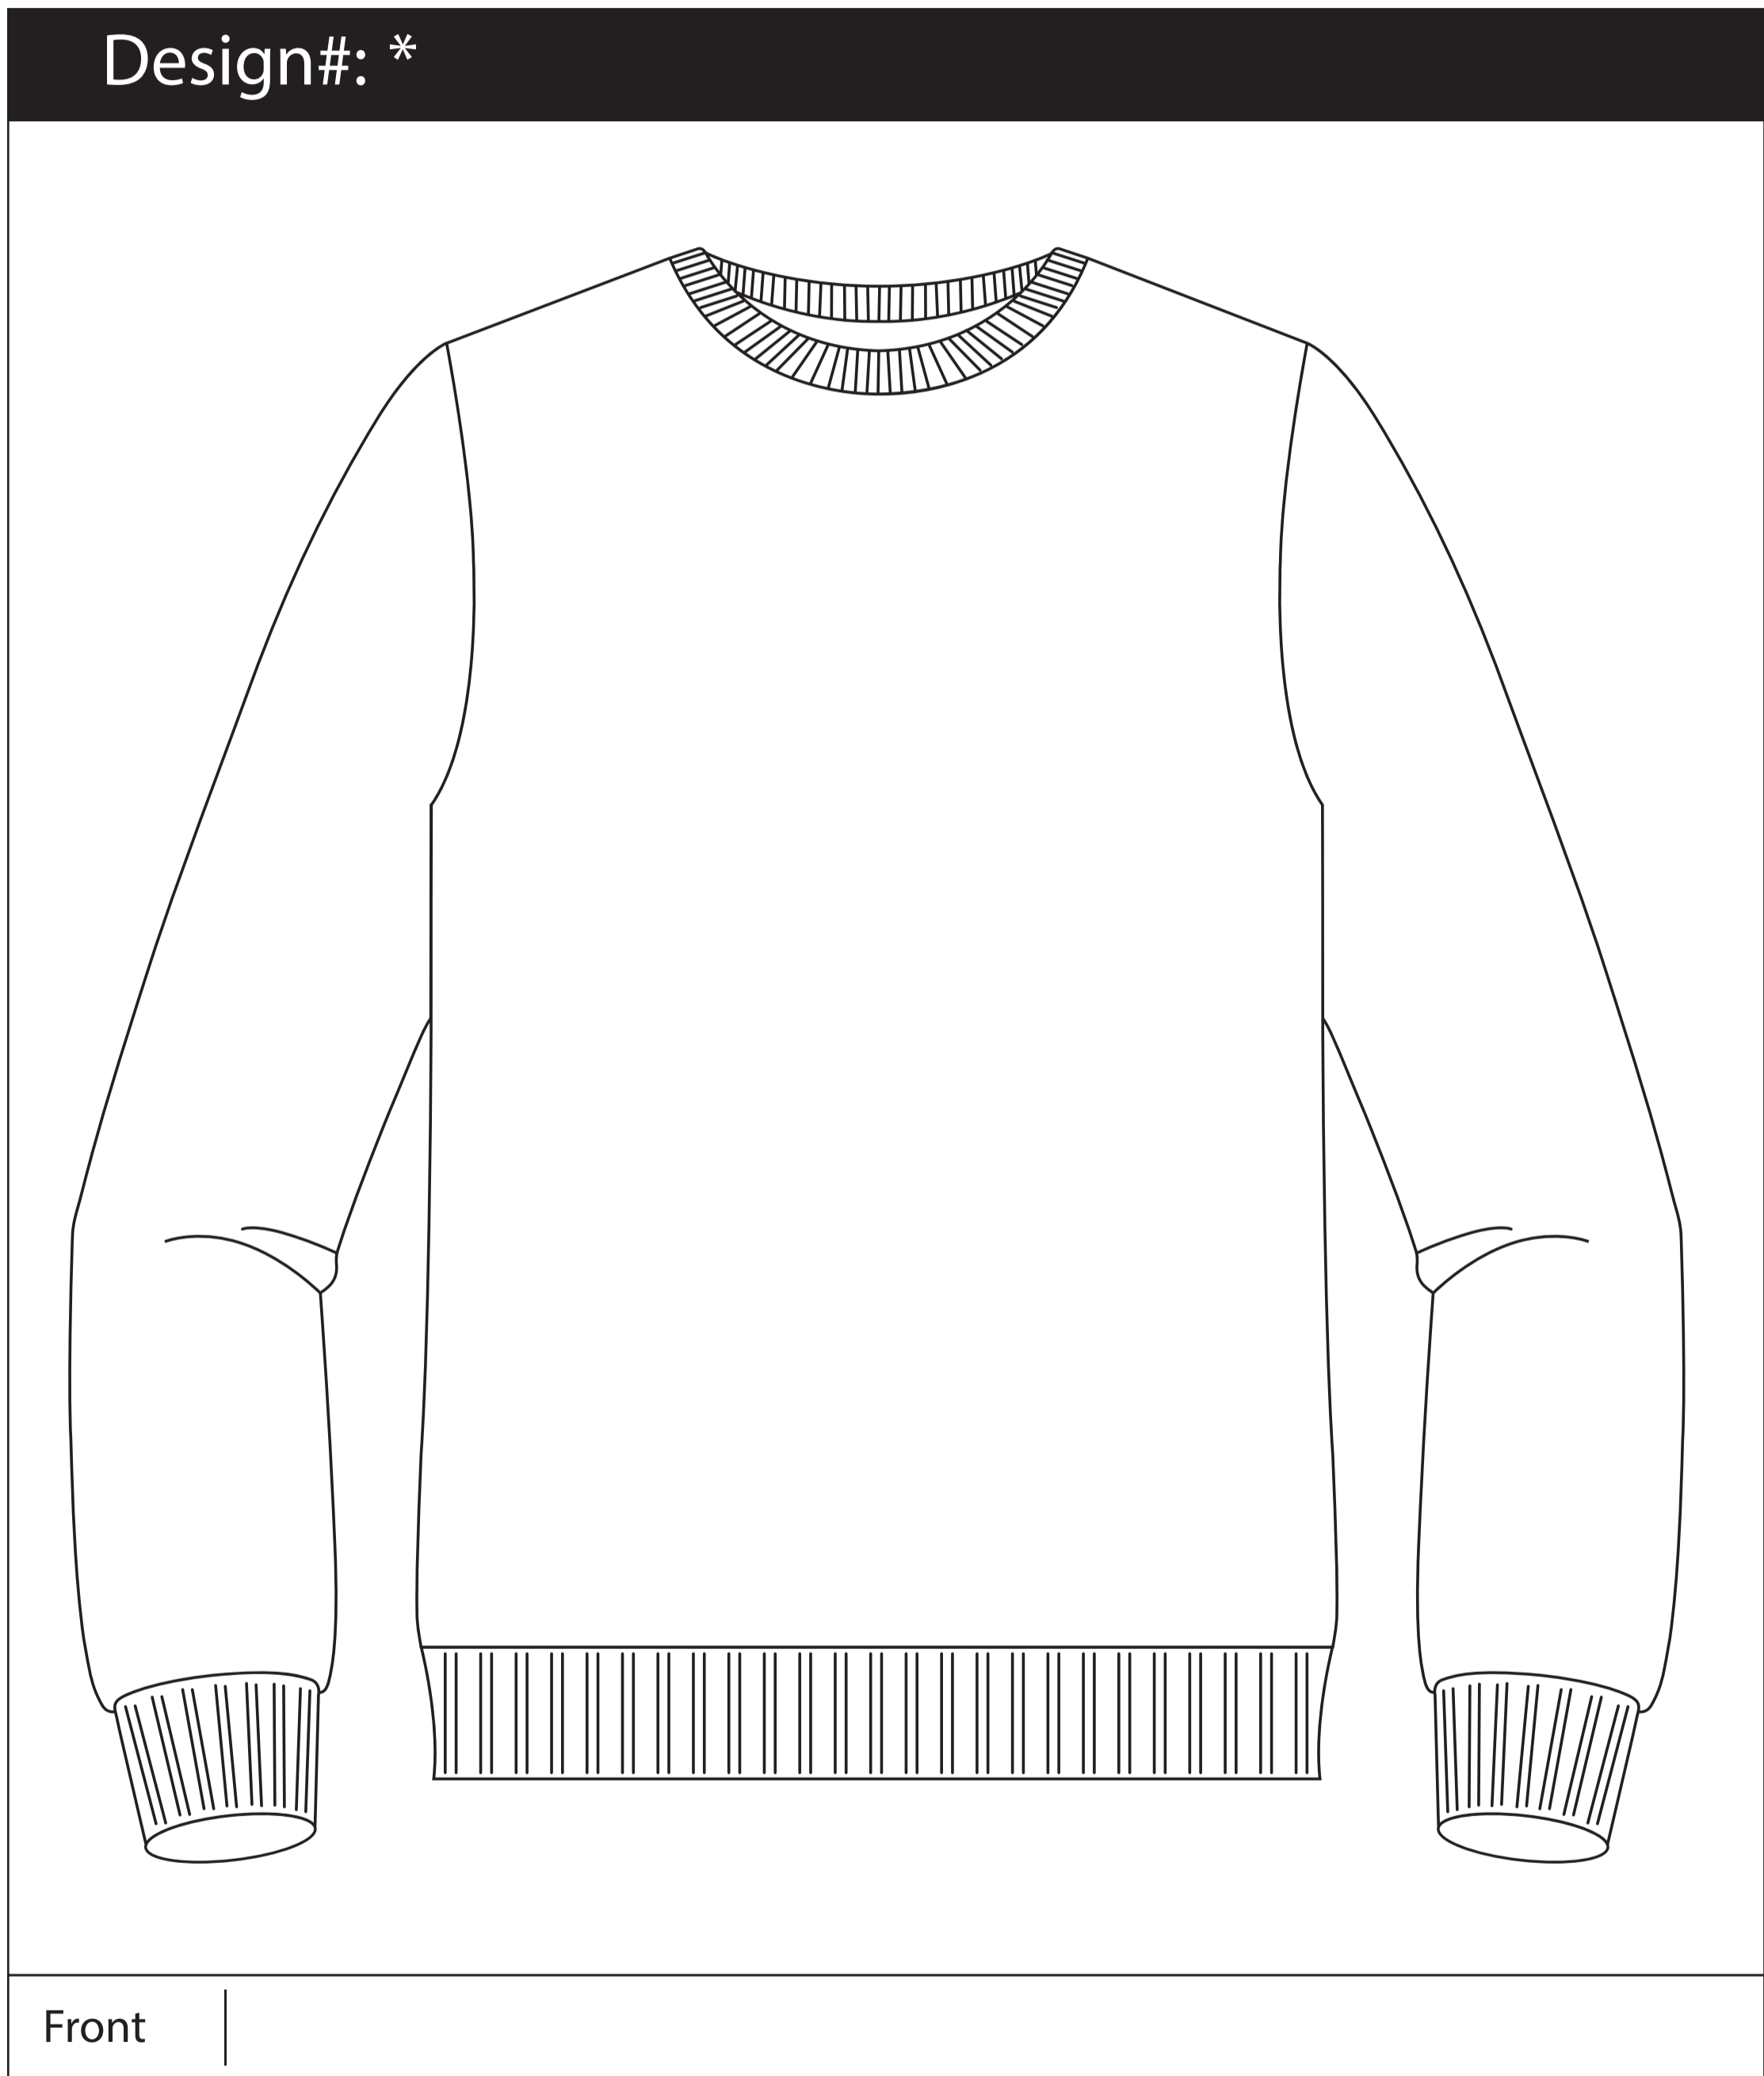

Please note this a digital proof only. Product, imprint colors and sizes may vary. Artwork to item size ratios not to scale. See reference image for size and placement.

Design#: \*

Front

Back

# IMPORTED FULL KNIT SWEATER

Date: \*  
Designer: \*  
Client Name: \*  
SKU: C10001

100% Acrylic | Made in China | 6 Color Max | Size: XS - 4X (Youth Sizes Available) | No Setup Charge | Lead Time: 70-80 Days or 40-50 with Rush Charge