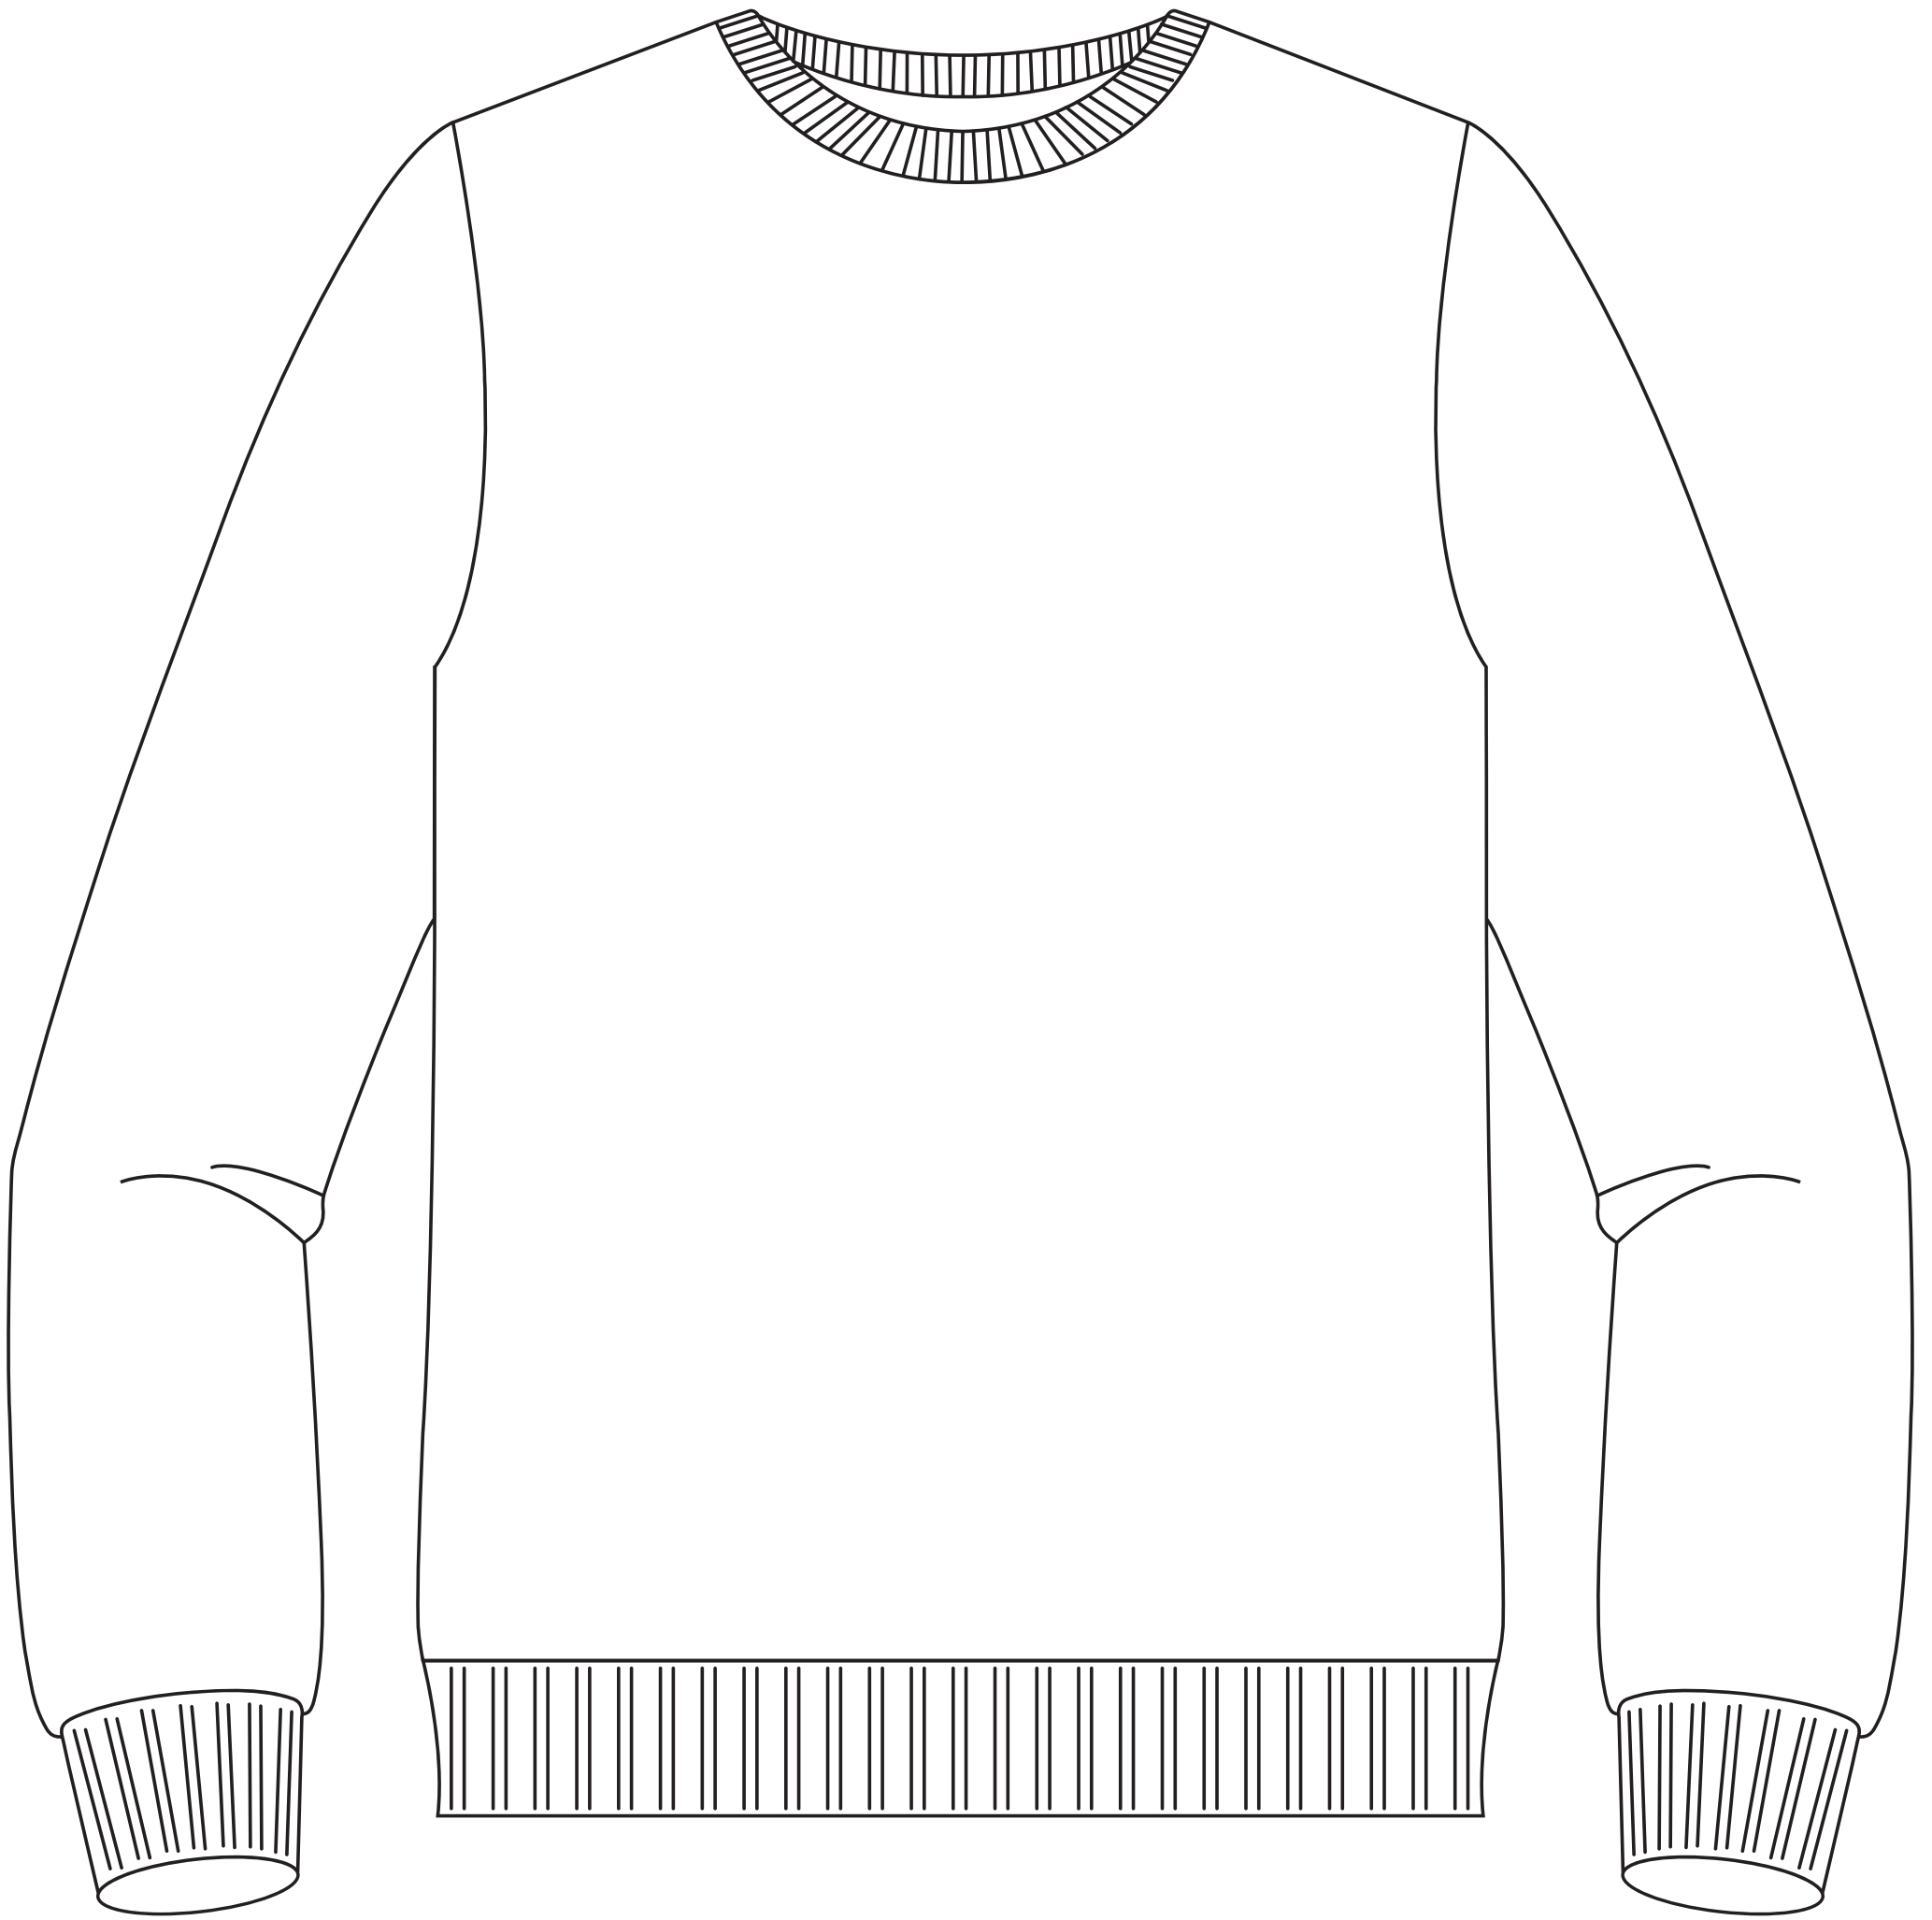

Design#: *

Front