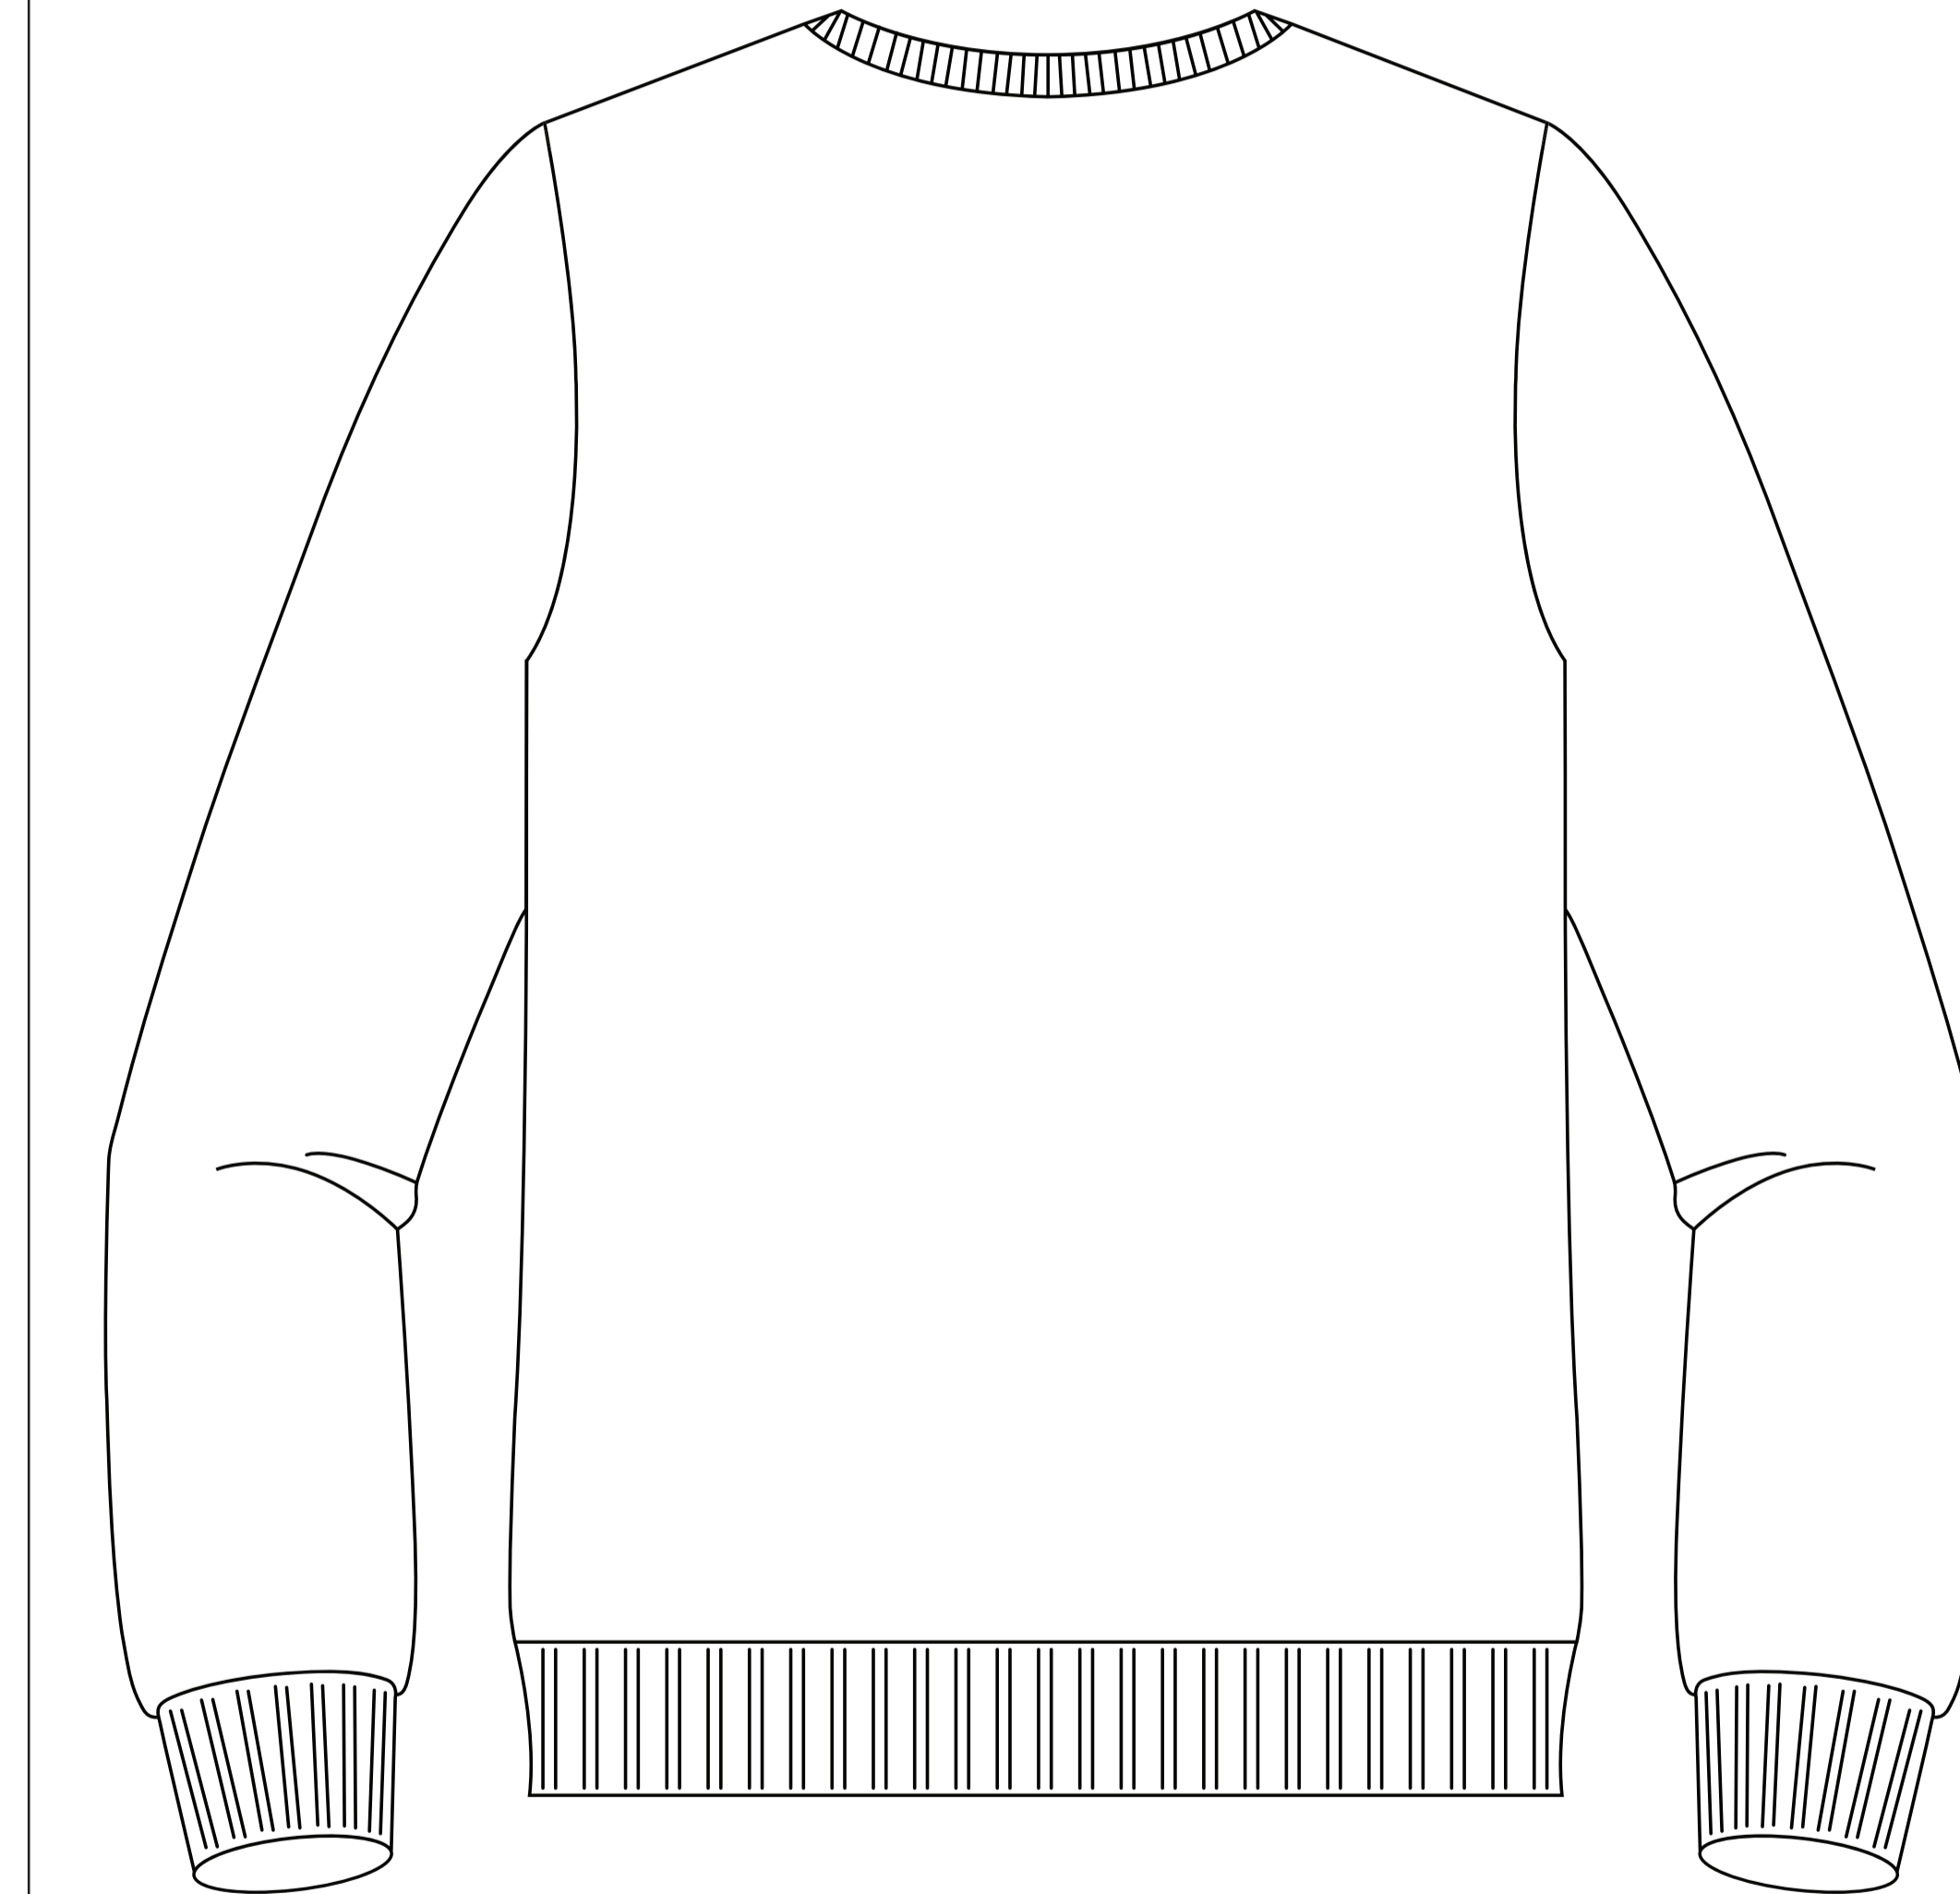

IMPORTED FULL KNIT SWEATER

Date: *
Designer: *
Client Name: *
SKU: C10001

100% Acrylic | Made in China | 6 Color Max | Size: XS - 4X (Youth Sizes Available) | No Setup Charge | Lead Time: 70-80 Days or 40-50 with Rush Charge

Design#: *

Front

Back

PANTONE COLORS:

ADDITIONAL NOTES:

Add additional notes here...

NOTICE: No duplication or distribution of the attached CONFIDENTIAL file without prior approval from the creator. The Artwork shall not be reproduced or manufactured onto other products with out prior approval.

Please note this a digital proof only. Product, imprint colors and sizes may vary. Artwork to item size ratios not to scale. See reference image for size and placement.