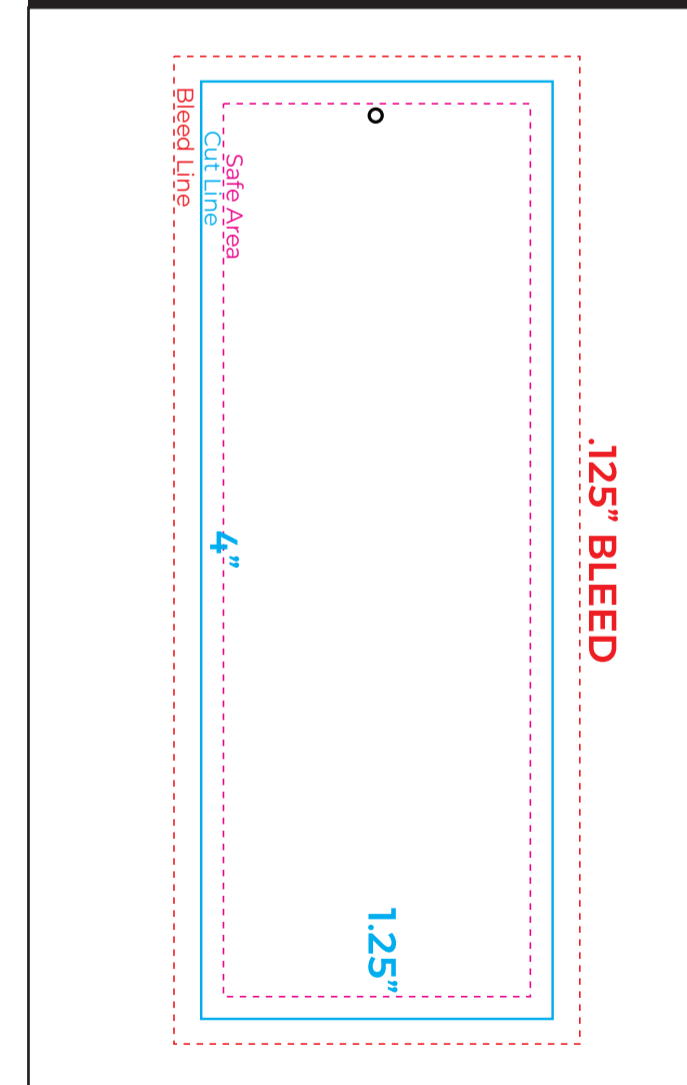

DIMENSIONS

NOTICE: No duplication or distribution of the attached CONFIDENTIAL file without prior approval from the creator. The Artwork shall not be reproduced or manufactured onto other products with out prior approval.

Please note this a digital proof only. Product, imprint colors and sizes may vary. Artwork to item size ratios not to scale. See reference image for size and placement.