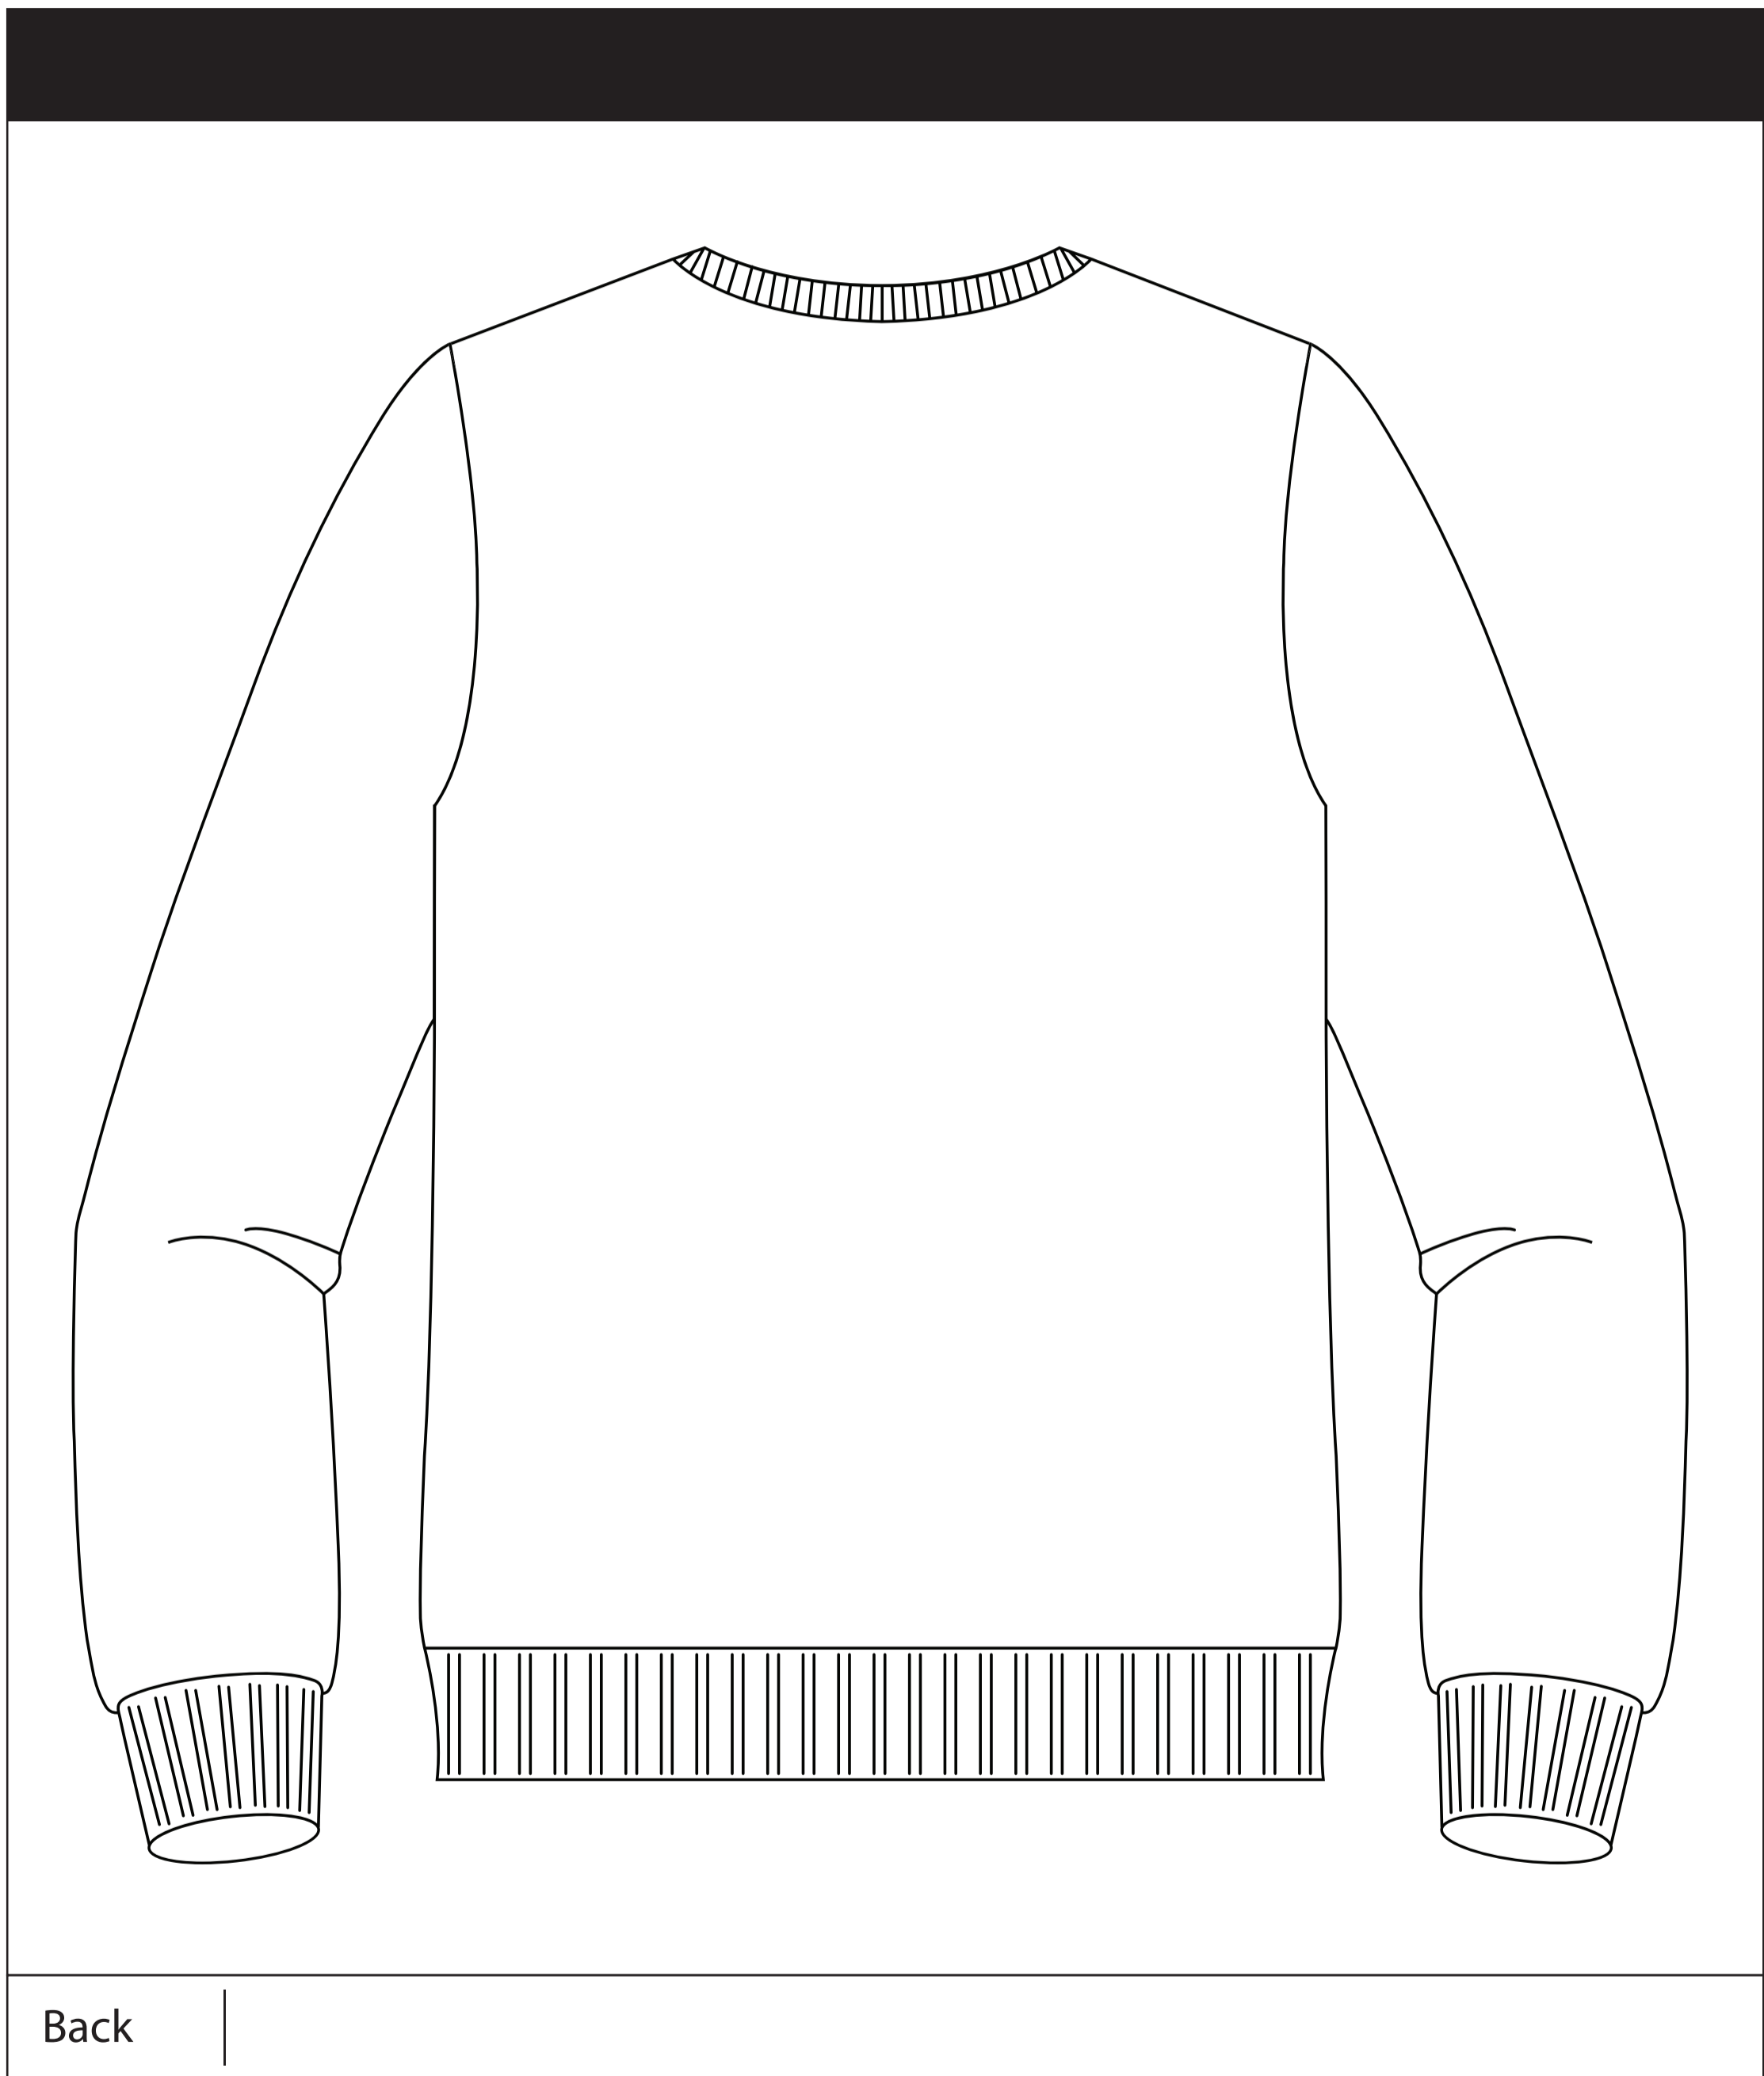

Please note this a digital proof only. Product, imprint colors and sizes may vary. Artwork to item size ratios not to scale. See reference image for size and placement.

Design#: \*

Front

Back

# IMPORTED FULL KNIT SWEATER

Date: \*  
Designer: \*  
Client Name: \*  
SKU: C10001

100% Acrylic | Made in China | 6 Color Max | Size: XS - 4X (Youth Sizes Available) | No Setup Charge | Lead Time: 70-80 Days or 40-50 with Rush Charge