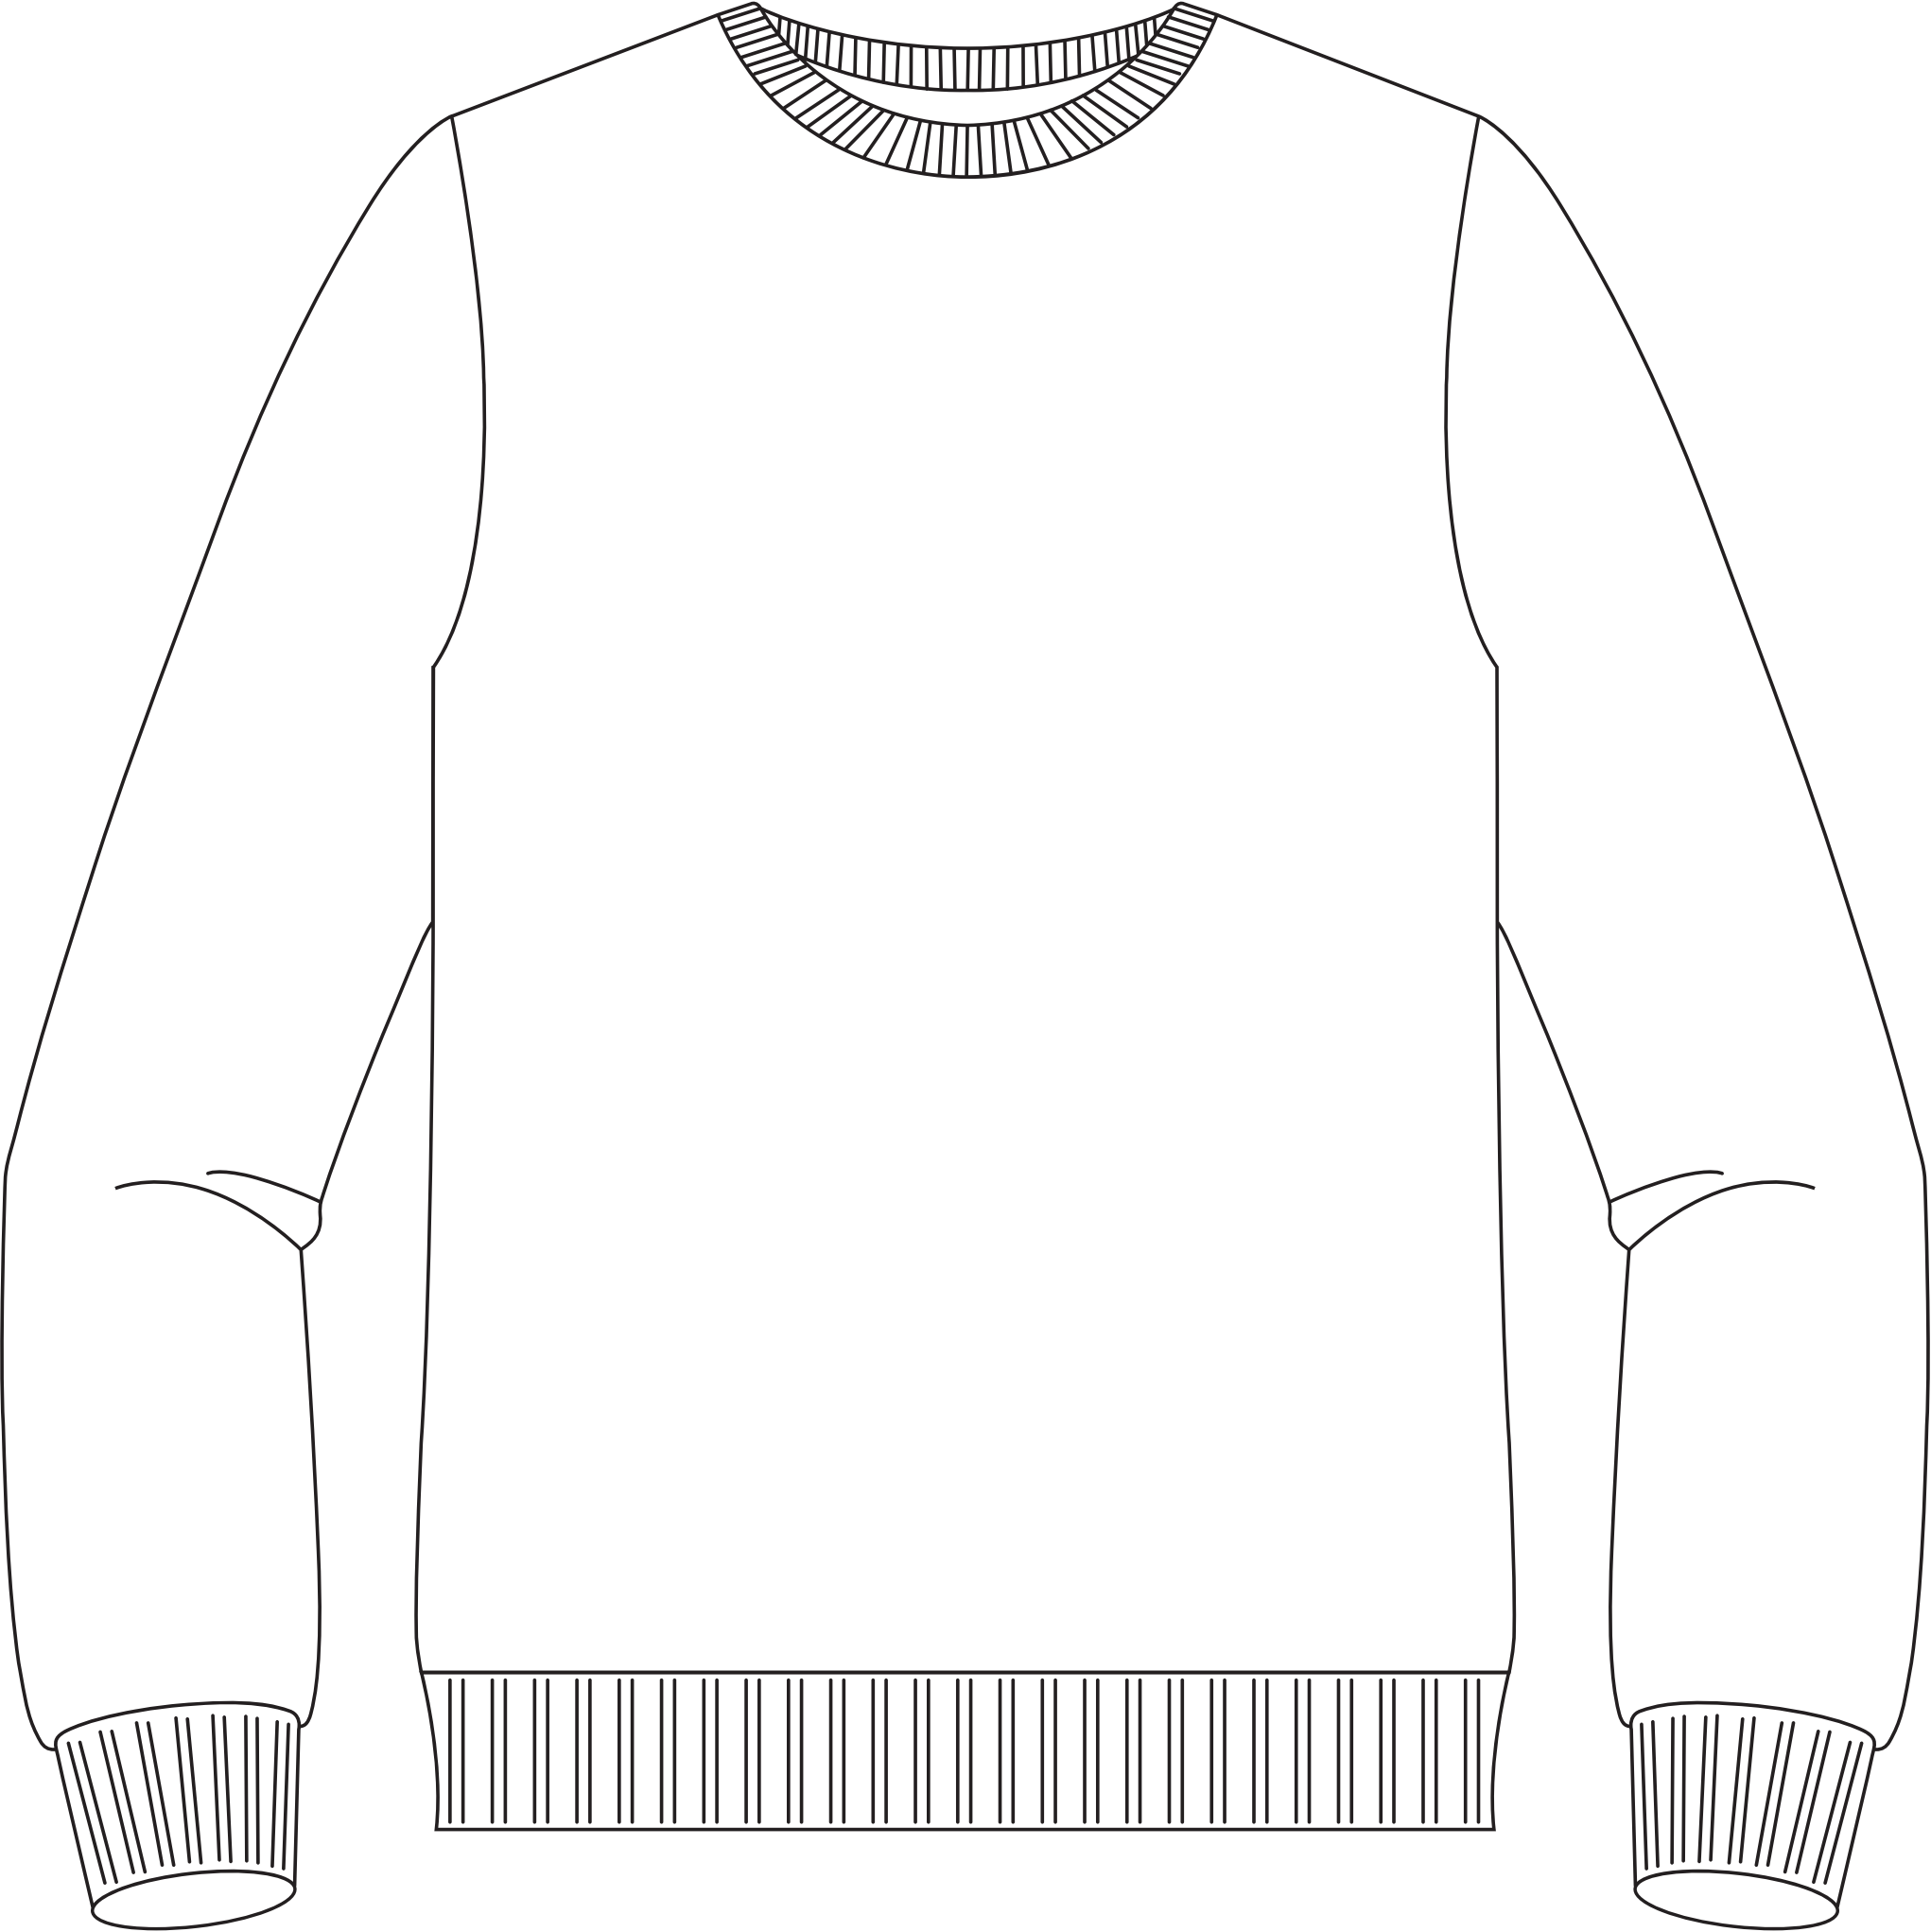

Design#: *

Front